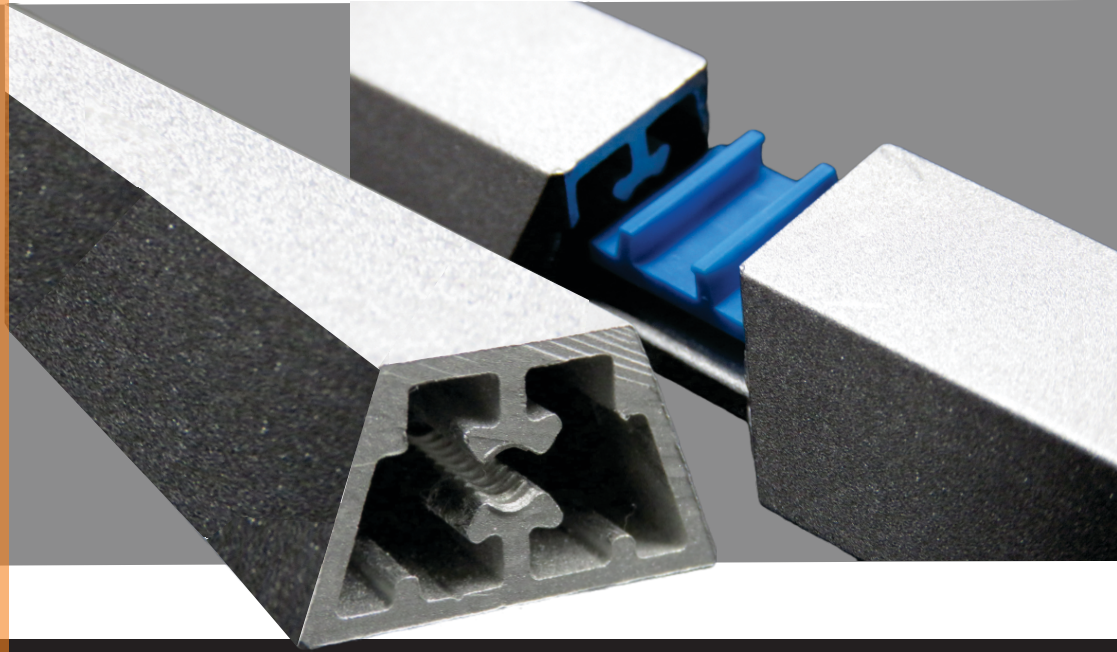

GridRunner™

Coming Soon

Application

creative
MILLWORK

ENGINEERED GRILLE SOLUTIONS

www.creativemillwork.com/gridrunner

☎ 888-759-7121