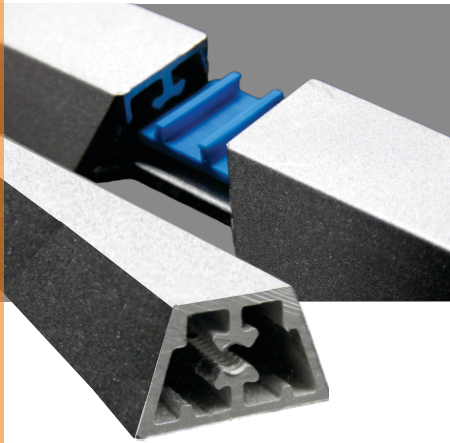

GridRunner^{TM}

Application