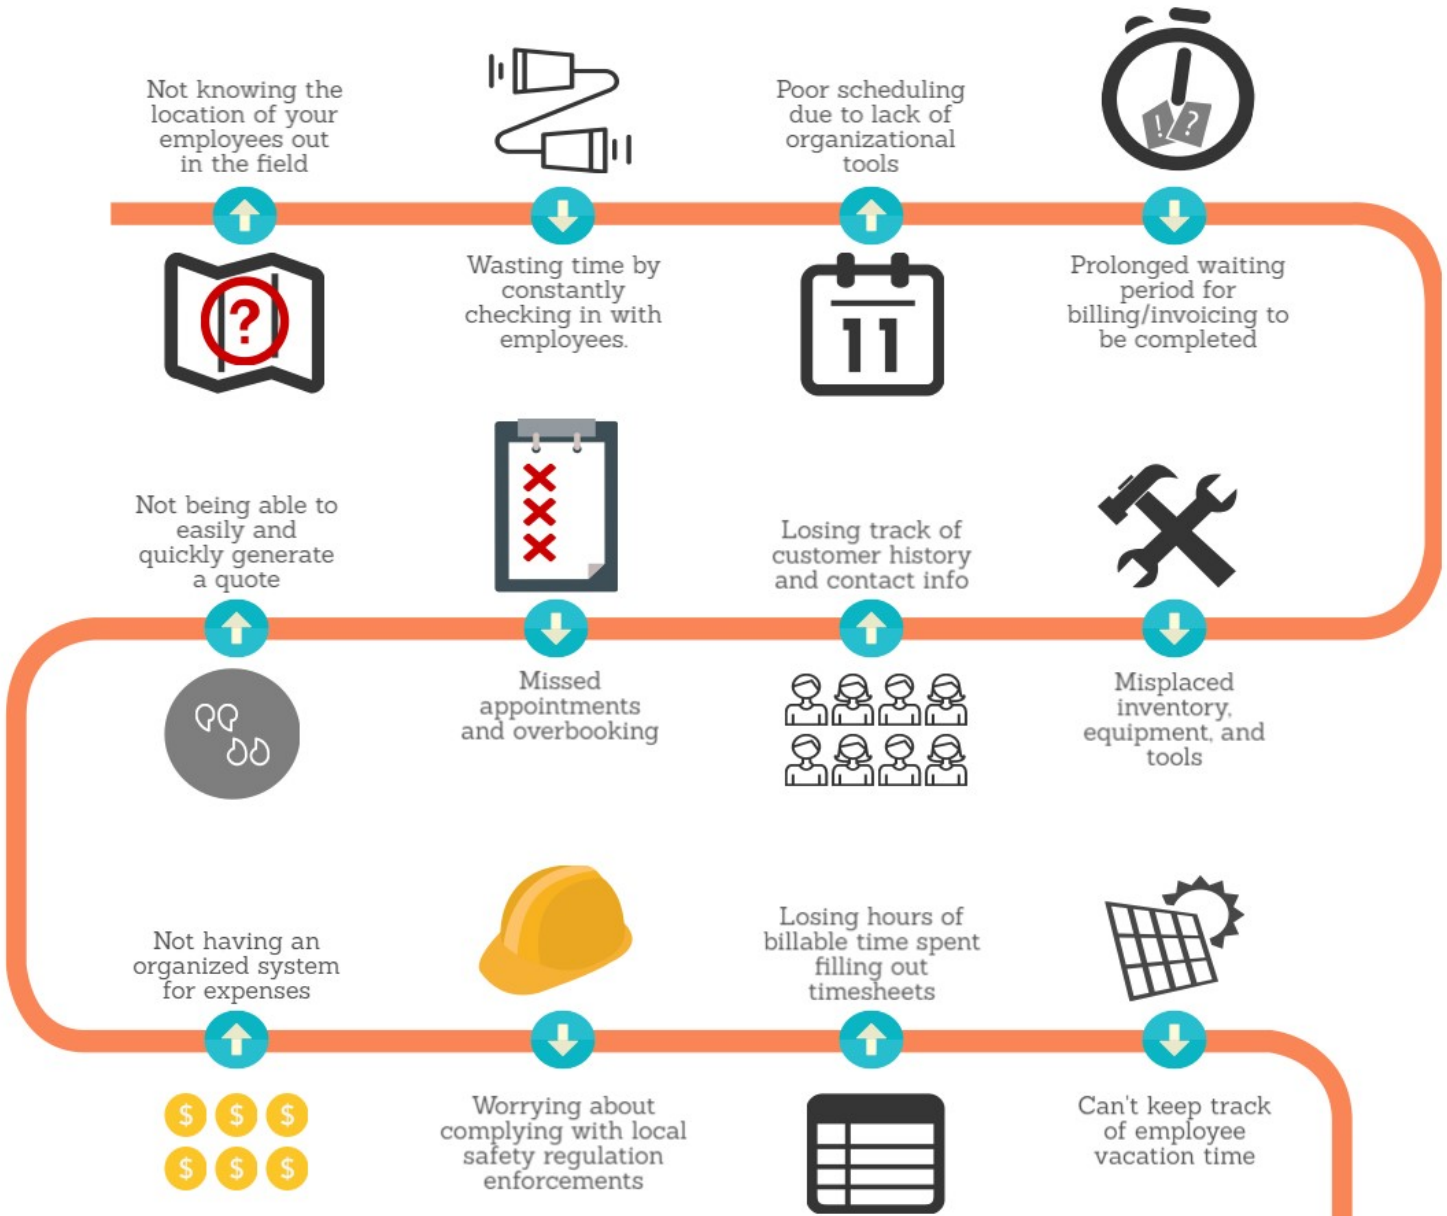

How many billable hours are you losing every day?

Find out how workforce management software can save you time, money, and extra work.

Have You Encountered Any of These Problems?

Your Radar is a product of Robelt Development Inc.