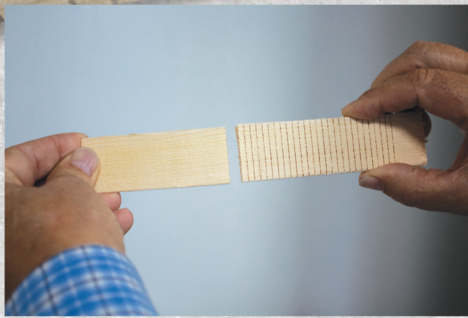

ALL GLAZELOCK PRODUCTS ARE MADE IN THE USA

GLAZELOCK PRESCORED SHIMS

These prescored shims are easier to break off than the traditional wood shims.

- Eliminates the need to cut or score
- Easy to break off
- Inexpensive
- Reduces time and labor cost